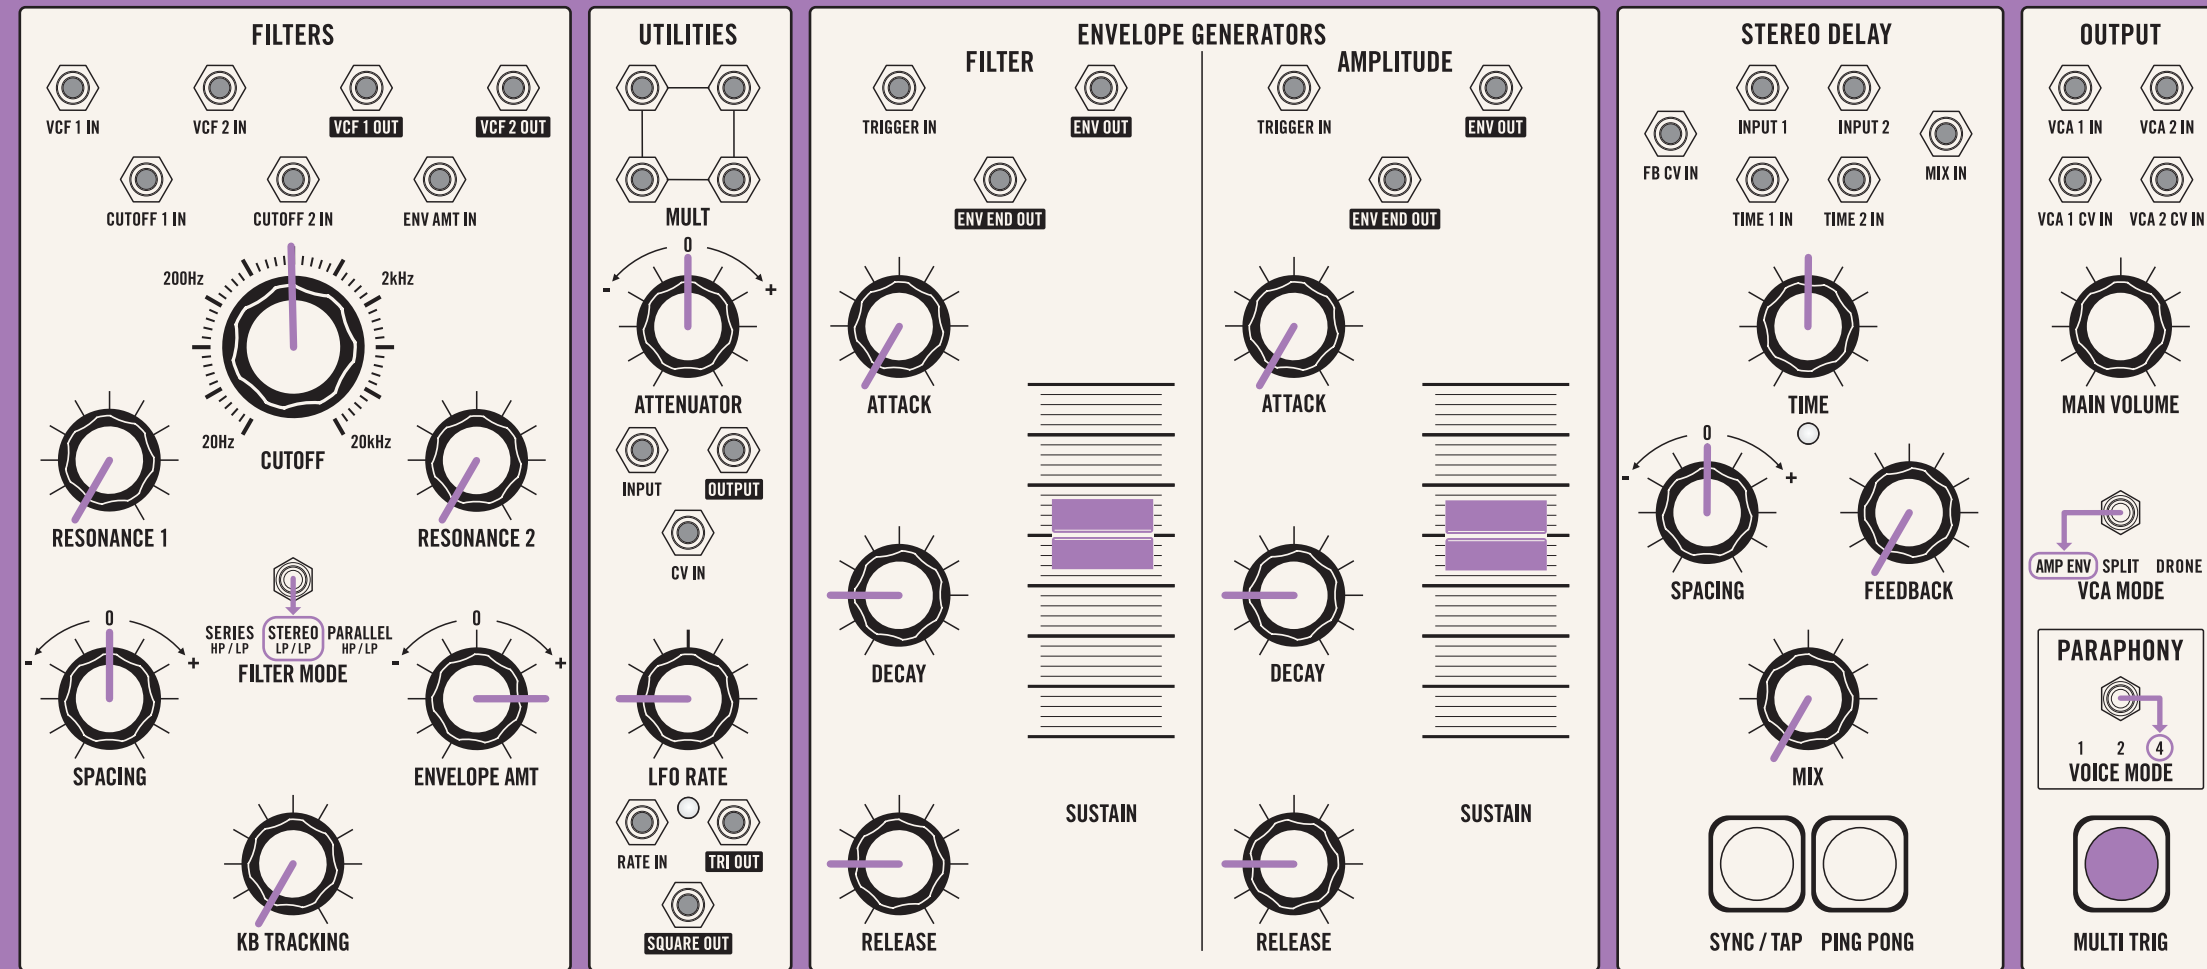

# Matriarch

Patching with Intention Vol. 1

Companion Patch Book

# STEREO FILTER SWEEP

# STEREO FILTER SWEEP

AFTERTOUCHESSION

PATCH TO REAR PANEL  
KB AT OUT

- NOTES:**
- Patching With Intention: Section “Inverting Attenuators And Stereo Movement”.
  - Keyboard aftertouch controls modulation depth.

# 2 VOICE 2 OP FM

NOW WITH DELAY!!

PATCH TO REAR PANEL  
KB AT OUT

**NOTES:**

- Patching With Intention: Section "2 Operator Analog FM Synthesis".
- Stereo delay added.
- Keyboard aftertouch modulates delay time.