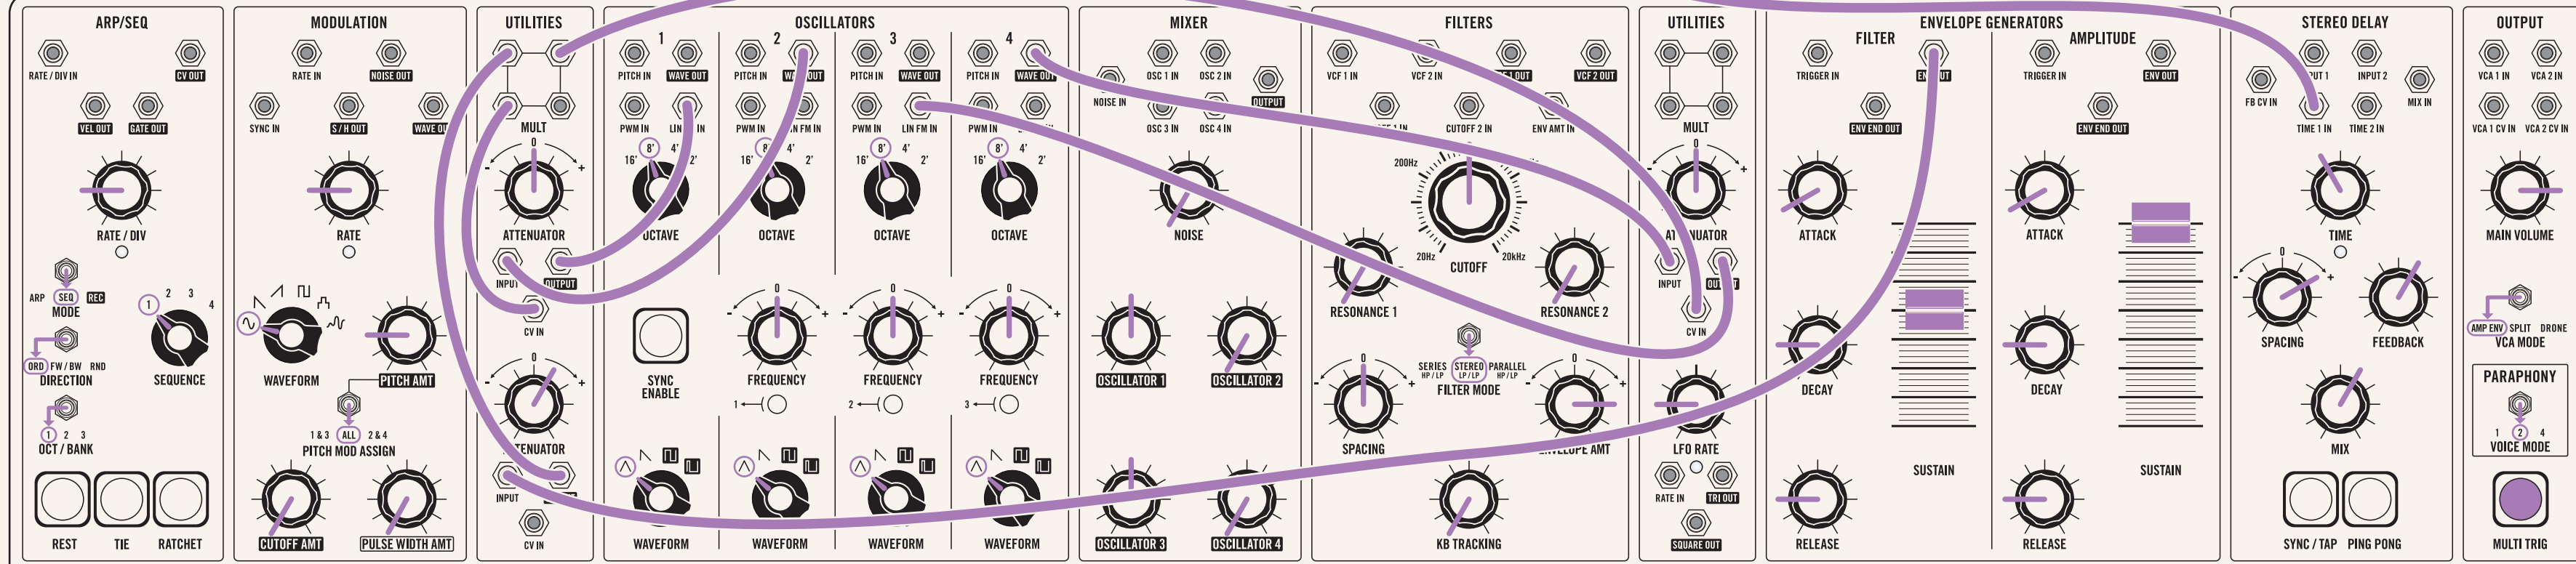

# STEREO FILTER SWEEP

# STEREO FILTER SWEEP

AFTERTOUCHESSION

PATCH TO REAR PANEL  
KB AT OUT

- NOTES:**
- Patching With Intention: Section “Inverting Attenuators And Stereo Movement”.
  - Keyboard aftertouch controls modulation depth.

# 2 VOICE 2 OP FM

NOW WITH DELAY!!

PATCH TO REAR PANEL  
KB AT OUT

**NOTES:**

- Patching With Intention: Section "2 Operator Analog FM Synthesis".
- Stereo delay added.
- Keyboard aftertouch modulates delay time.