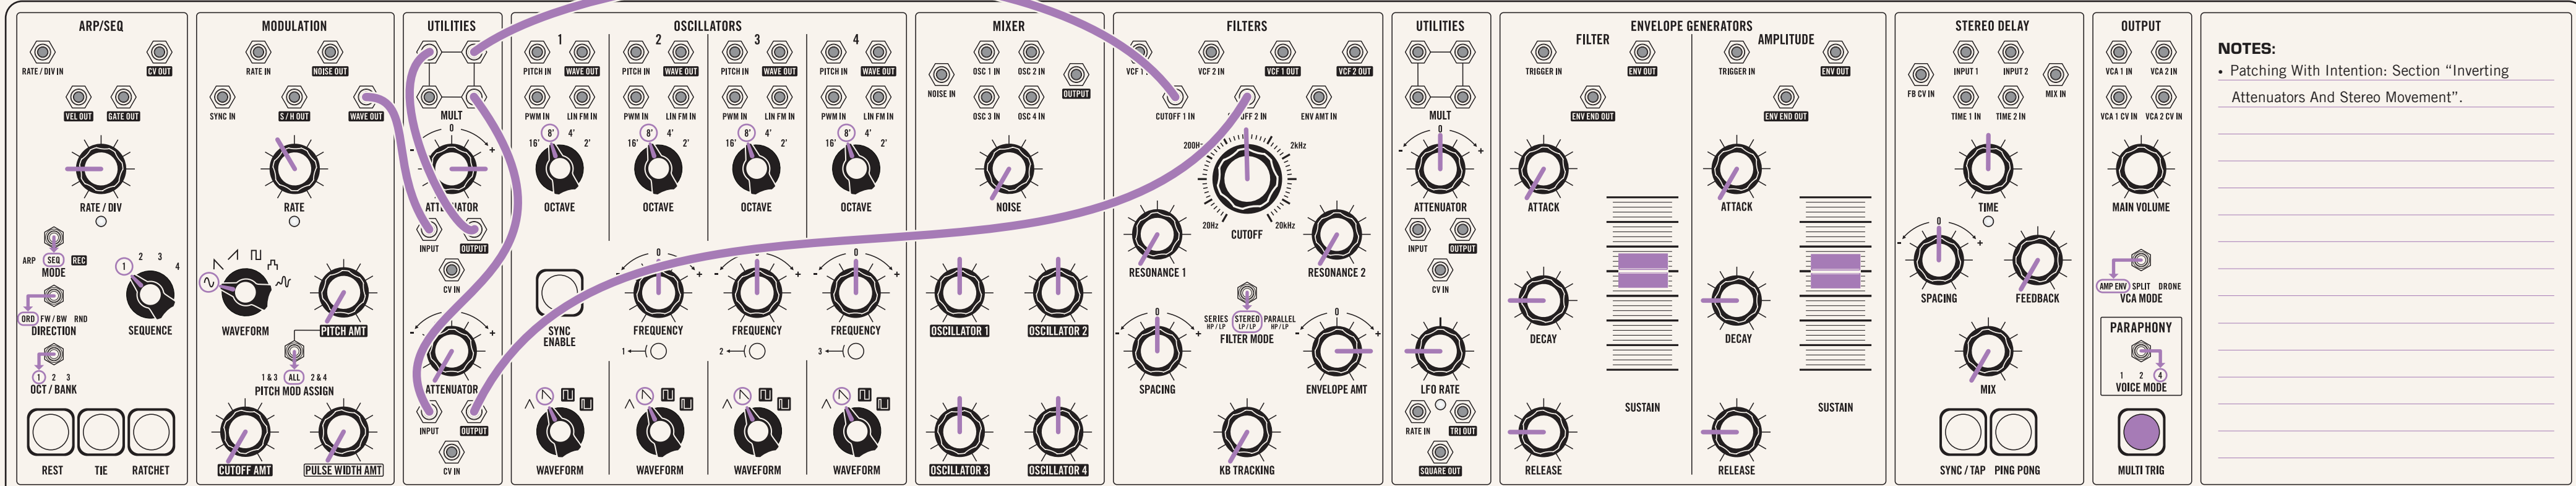

# STEREO FILTER SWEEP

# STEREO FILTER SWEEP

AFTERTOUCHESSION

PATCH TO REAR PANEL  
KB AT OUT

- NOTES:**
- Patching With Intention: Section “Inverting Attenuators And Stereo Movement”.
  - Keyboard aftertouch controls modulation depth.