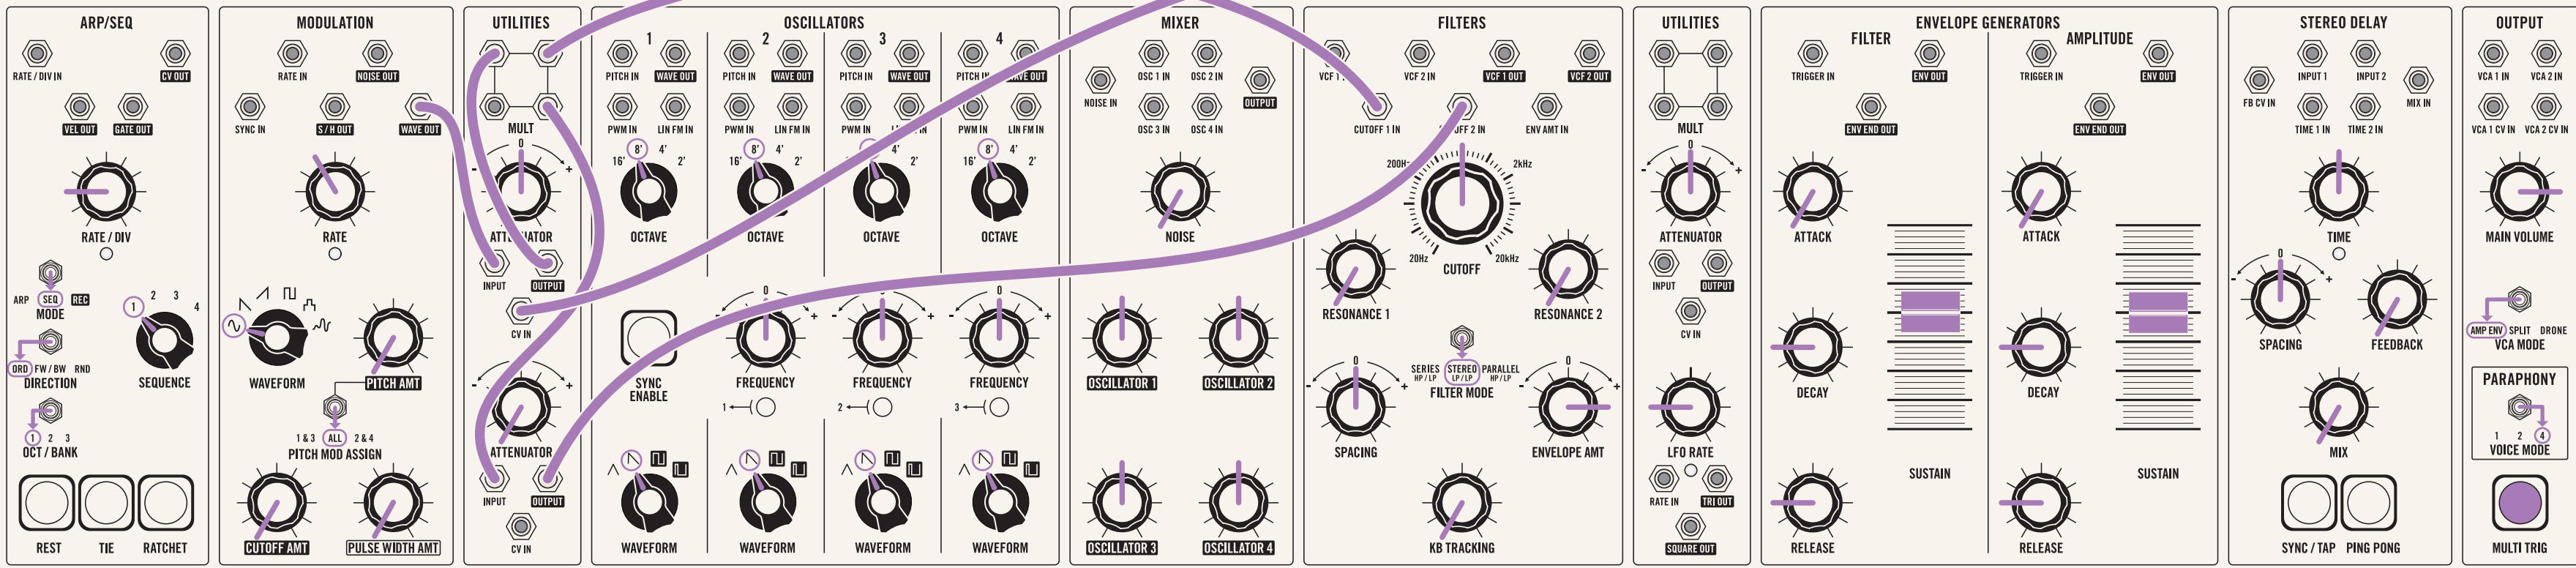

# Matriarch

Patching with Intention Vol. 1

Companion Patch Book

# STEREO FILTER SWEEP

# STEREO FILTER SWEEP

AFTERTOUCHESSION

PATCH TO REAR PANEL  
KB AT OUT

- NOTES:**
- Patching With Intention: Section “Inverting Attenuators And Stereo Movement”.
  - Keyboard aftertouch controls modulation depth.

# 2 VOICE 2 OP FM

NOW WITH DELAY!!

PATCH TO REAR PANEL  
KB AT OUT

**NOTES:**

- Patching With Intention: Section "2 Operator Analog FM Synthesis".
- Stereo delay added.
- Keyboard aftertouch modulates delay time.